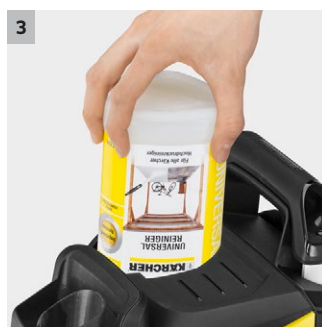

K 5 Premium Full Control

Pressure washer with hose reel and pressure indicator on the trigger gun – for the right pressure on any surface. For regular use on moderate levels of dirt. Area performance of 40 m²/h.

1 Power gun Full Control and spray lances

- Three pressure settings and a detergent setting ensure the optimal setting for every surface.
- The pressure can be regulated by twisting the Vario Power spray lance until the desired level is shown.

- With a practical reel, the high-pressure hose can always be stored neatly.

K 5 Premium Full Control

- Full Control Power trigger gun with pressure level display on an LED display
- Maximum stability thanks to low centre of gravity, hose guide and larger base
- Highly efficient water-cooled motor