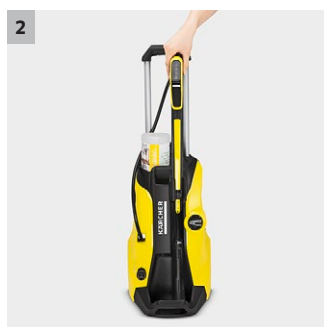

K 5 Premium Full Control

Pressure washer with hose reel and pressure indicator on the trigger gun – for the right pressure on any surface. For regular use on moderate levels of dirt. Area performance of 40 m²/h.

1 Power gun Full Control and spray lances

- Three pressure settings and a detergent setting ensure the optimal setting for every surface.
- The pressure can be regulated by twisting the Vario Power spray lance until the desired level is shown.

- With a practical reel, the high-pressure hose can always be stored neatly.

K 5 Premium Full Control

- Full Control Power trigger gun with pressure level display on an LED display
- Maximum stability thanks to low centre of gravity, hose guide and larger base
- Highly efficient water-cooled motor