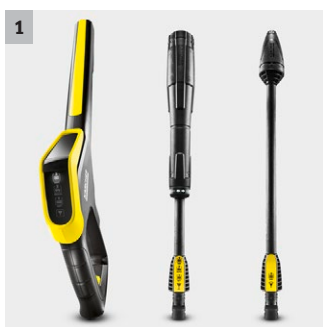

K 5 Premium Full Control

Pressure washer with hose reel and pressure indicator on the trigger gun – for the right pressure on any surface. For regular use on moderate levels of dirt. Area performance of 40 m²/h.

1 Power gun Full Control and spray lances

- Three pressure settings and a detergent setting ensure the optimal setting for every surface.
- The pressure can be regulated by twisting the Vario Power spray lance until the desired level is shown.

- With a practical reel, the high-pressure hose can always be stored neatly.

K 5 Premium Full Control

- Full Control Power trigger gun with pressure level display on an LED display
- Maximum stability thanks to low centre of gravity, hose guide and larger base
- Highly efficient water-cooled motor