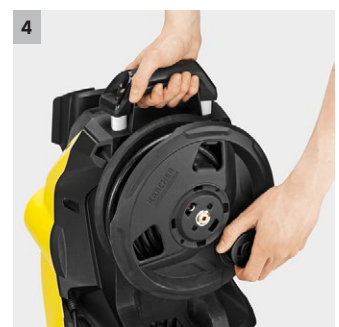

K 5 Premium Full Control

Pressure washer with hose reel and pressure indicator on the trigger gun – for the right pressure on any surface. For regular use on moderate levels of dirt. Area performance of 40 m²/h.

1 Power gun Full Control and spray lances

- Three pressure settings and a detergent setting ensure the optimal setting for every surface.
- The pressure can be regulated by twisting the Vario Power spray lance until the desired level is shown.

- With a practical reel, the high-pressure hose can always be stored neatly.

K 5 Premium Full Control

- Full Control Power trigger gun with pressure level display on an LED display
- Maximum stability thanks to low centre of gravity, hose guide and larger base
- Highly efficient water-cooled motor